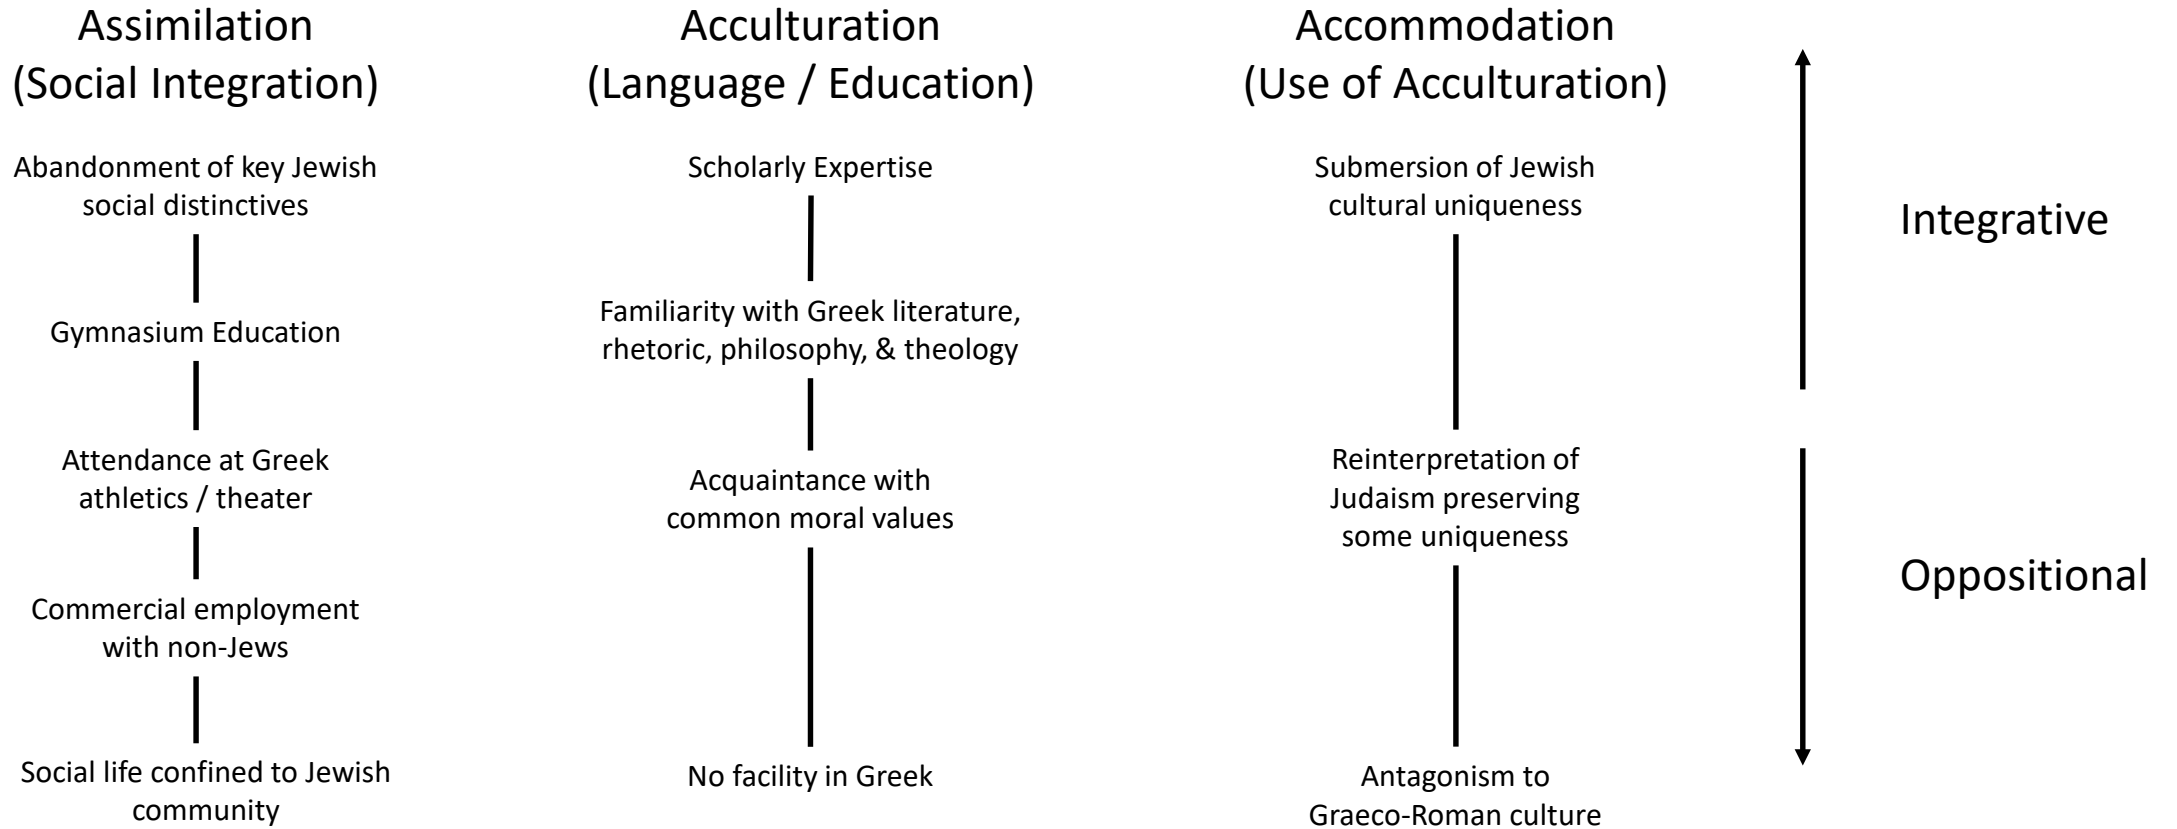

# Praxis & Social Stratification in 1<sup>st</sup> c. CE Judaism

From JMG Barclay, *Jews in the Mediterranean Diaspora, From Alexander to Trajan (323 BCE – 117 CE)*